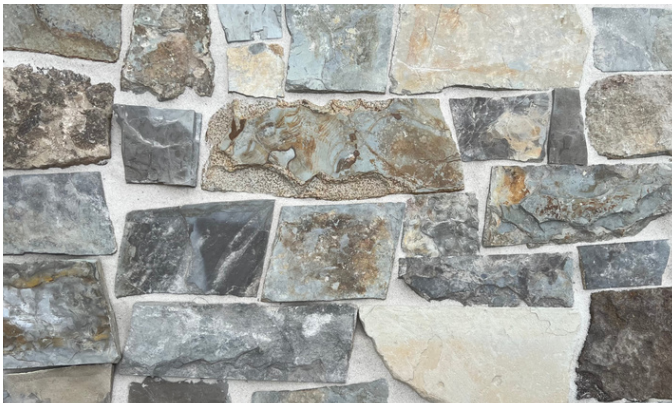

BRYCE CANYON

CORAL REEF

COFFEE QUARTZ

DESERT MOSSY CLIFFSTONE

EGYPTIAN SAND

ELK RIDGE

EVERGLADES

FRONTIER TUMBLED

GLACIER

GRAND LODGE

JERICO

MESA FALLS

MIDNIGHT LIMESTONE

MORROW BAY

OASIS

OYSTER BAY

PIKES PEAK

PINEDALE

PISGAH RIVER

SAND CASTLE

STONE GATE

SEGAL BAY

SILVER CITY

SILVERCREST

SILVER FOX

SILVER MAPLE

STILL WATER LIMESTONE

SUNSET MOUNTAIN

TETON

COLDWATER GRAY

DESERT PEAK

CUMBERLAND SQUARES & RECS